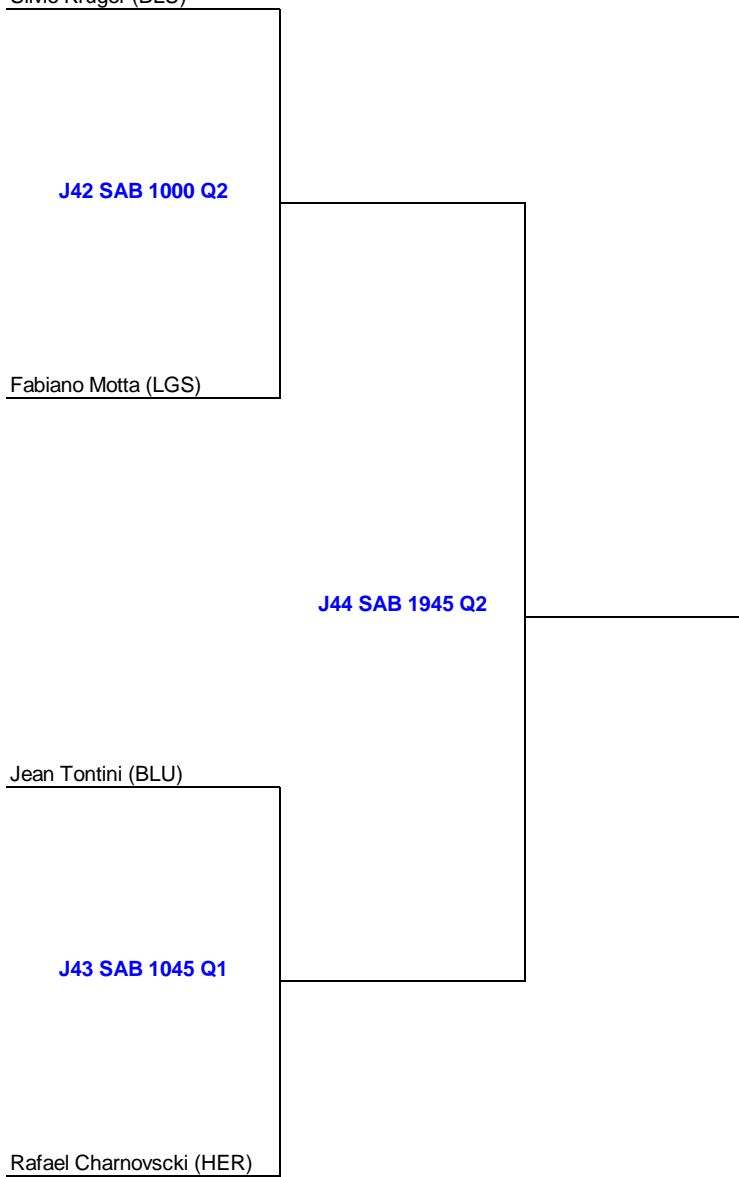

Jean Tontini (BLU)

**J43 SAB 1045 Q1**

Rafael Charnovski (HER)